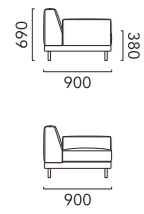

Corner Couch Large Table R (Fabric: WN)
B620 Square Cushion + B490 Square Cushion (Fabric)