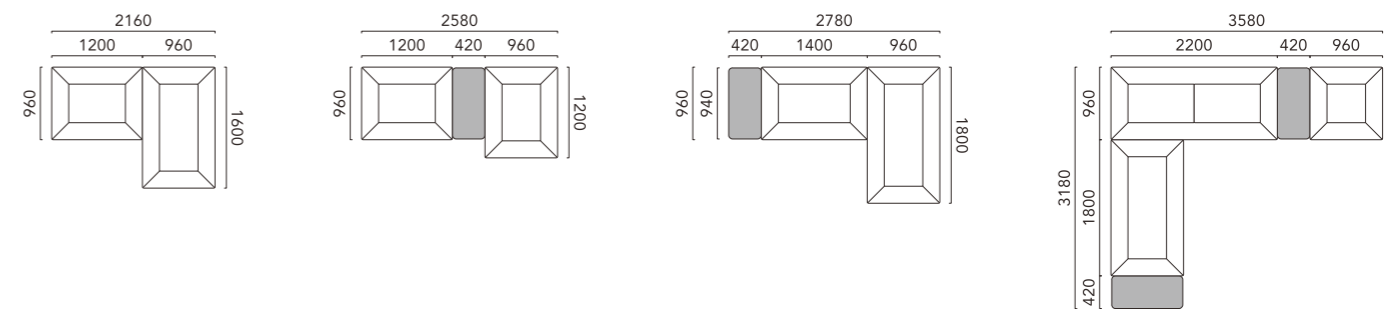

LAYOUT PATTERN

Seat Base 2000
Backrest Cushion×2 (Fabric:Piping/BK)
Backrest Base×2 (Leather)

Seat Base 1800 + Seat Base 1600 + Backrest Base×3
Backrest Cushion×3 (Fabric:Piping/BE)
Tea Table (WO/NA)

Side Table (WO/BK)